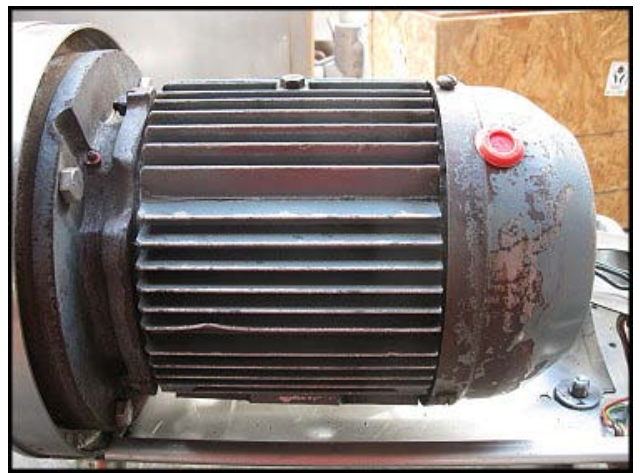

APV Puma III-Series Centrifugal Pump

Mfg: APV Puma

Model: III

Stock No: OIP109

Serial No: U2220M

APV Puma Centrifugal Pump. Model: III. S/N: U2220M. Impeller diameter: 5 in. Brook Electric Motor, 5 hp, 3450 rpm, 575 V, 5.2 A, 60 Hz, 3 phase. Inlets: (1) 3 in. dia. ACME fitting. Outlets: (1) 2 in. dia. ACME fitting. Overall dimensions: 2 ft. 5 in. L x 1 ft. 1/2 in. W x 1 ft. 4 in. H.

A.C. MOTOR		10159		SB	
BROOK ELECTRIC MOTORS OF CANADA LTD					
TORONTO		A HAWKER SIDDELEY COMPANY		ONTARIO	
FRAME	LS 184 TD	SERIAL N°	Y425158		
TYPE	TEFC	RATING	CONT	SERVICE FACTOR	1.0
E.L. SPEED	3450				
VOLTS	575	MAX. AMB C°		40	
E.L. AMPS	5.2	CODE			H
Hz	60	PHASE	3	CLASS	B INSULATION
HP	5.0	CONN. DIAG.	A		
DESIGN LETTER	B				
SEC. VOLTS	SHAFT END BEARING			3060	
SEC. AMPS	OFF END BEARING			305	
MADE IN ENGLAND					